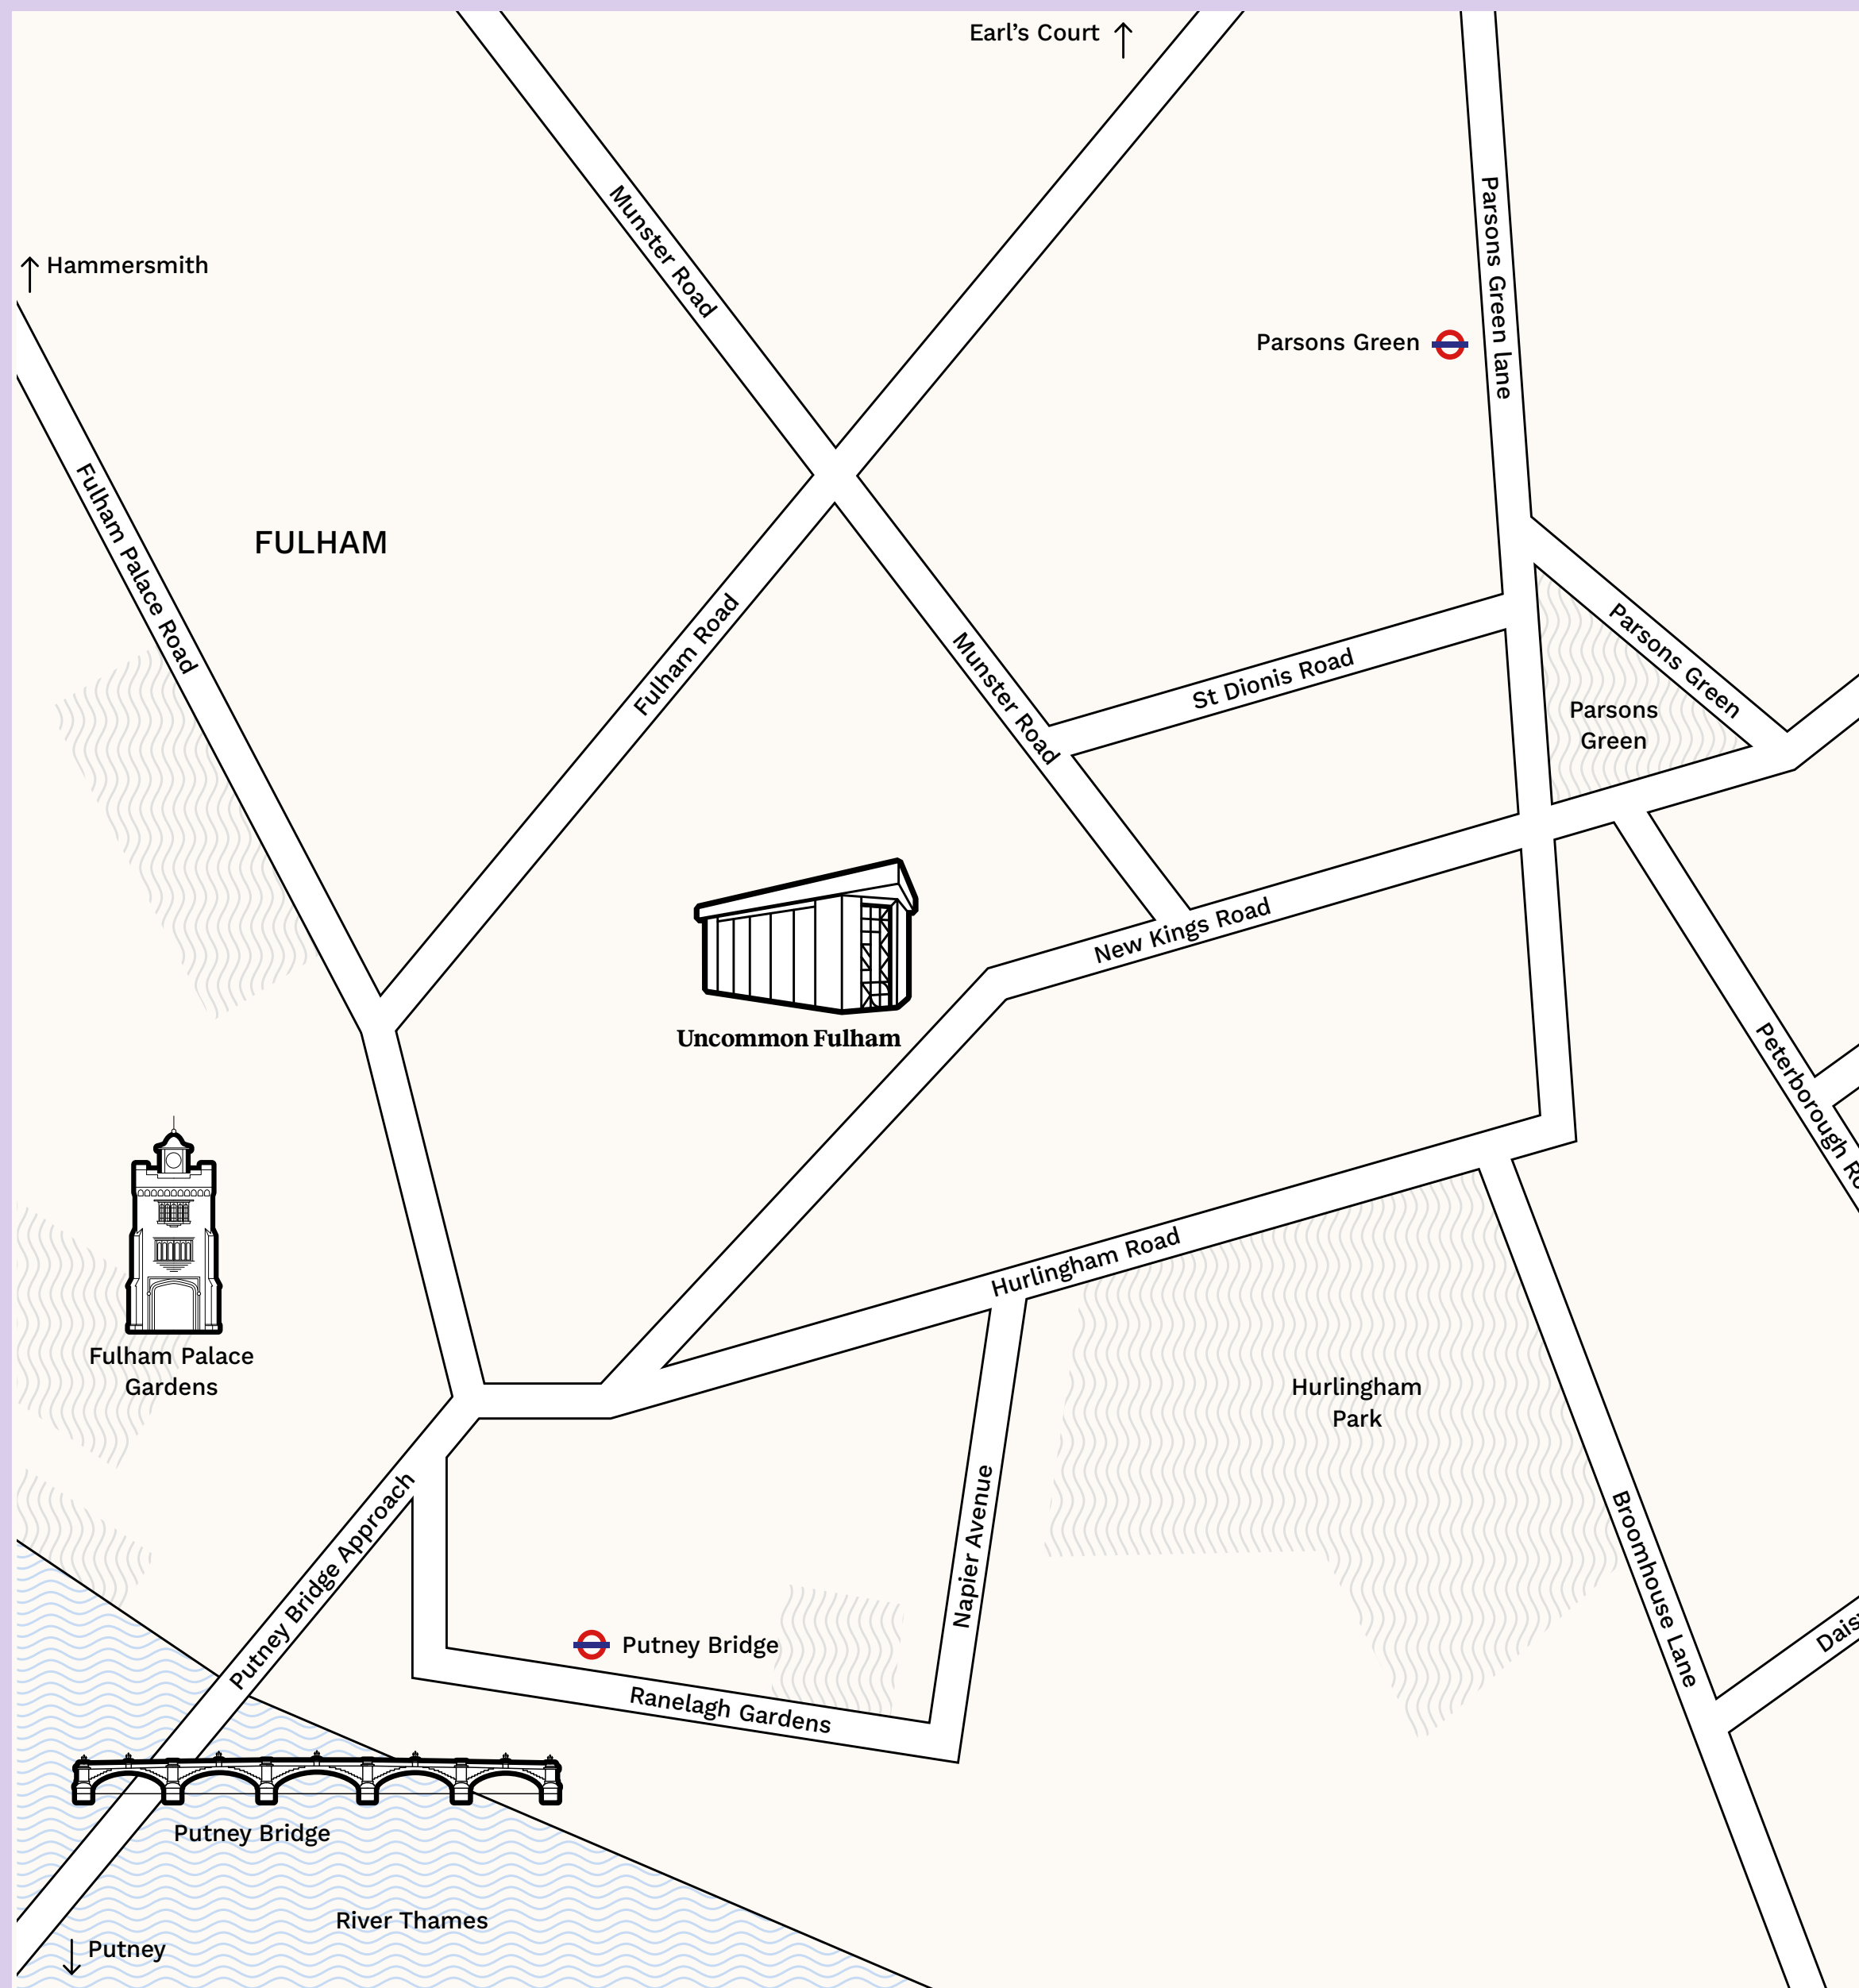

# Just a short walk from the King's Road. Neatly situated between Putney Bridge and Parsons Green.

Choose between a café lounge with a Weeping fig Ficus tree centrepiece, a Zen studio to calm and relax, and a private outdoor patio. All only six minutes from Putney Bridge Tube.