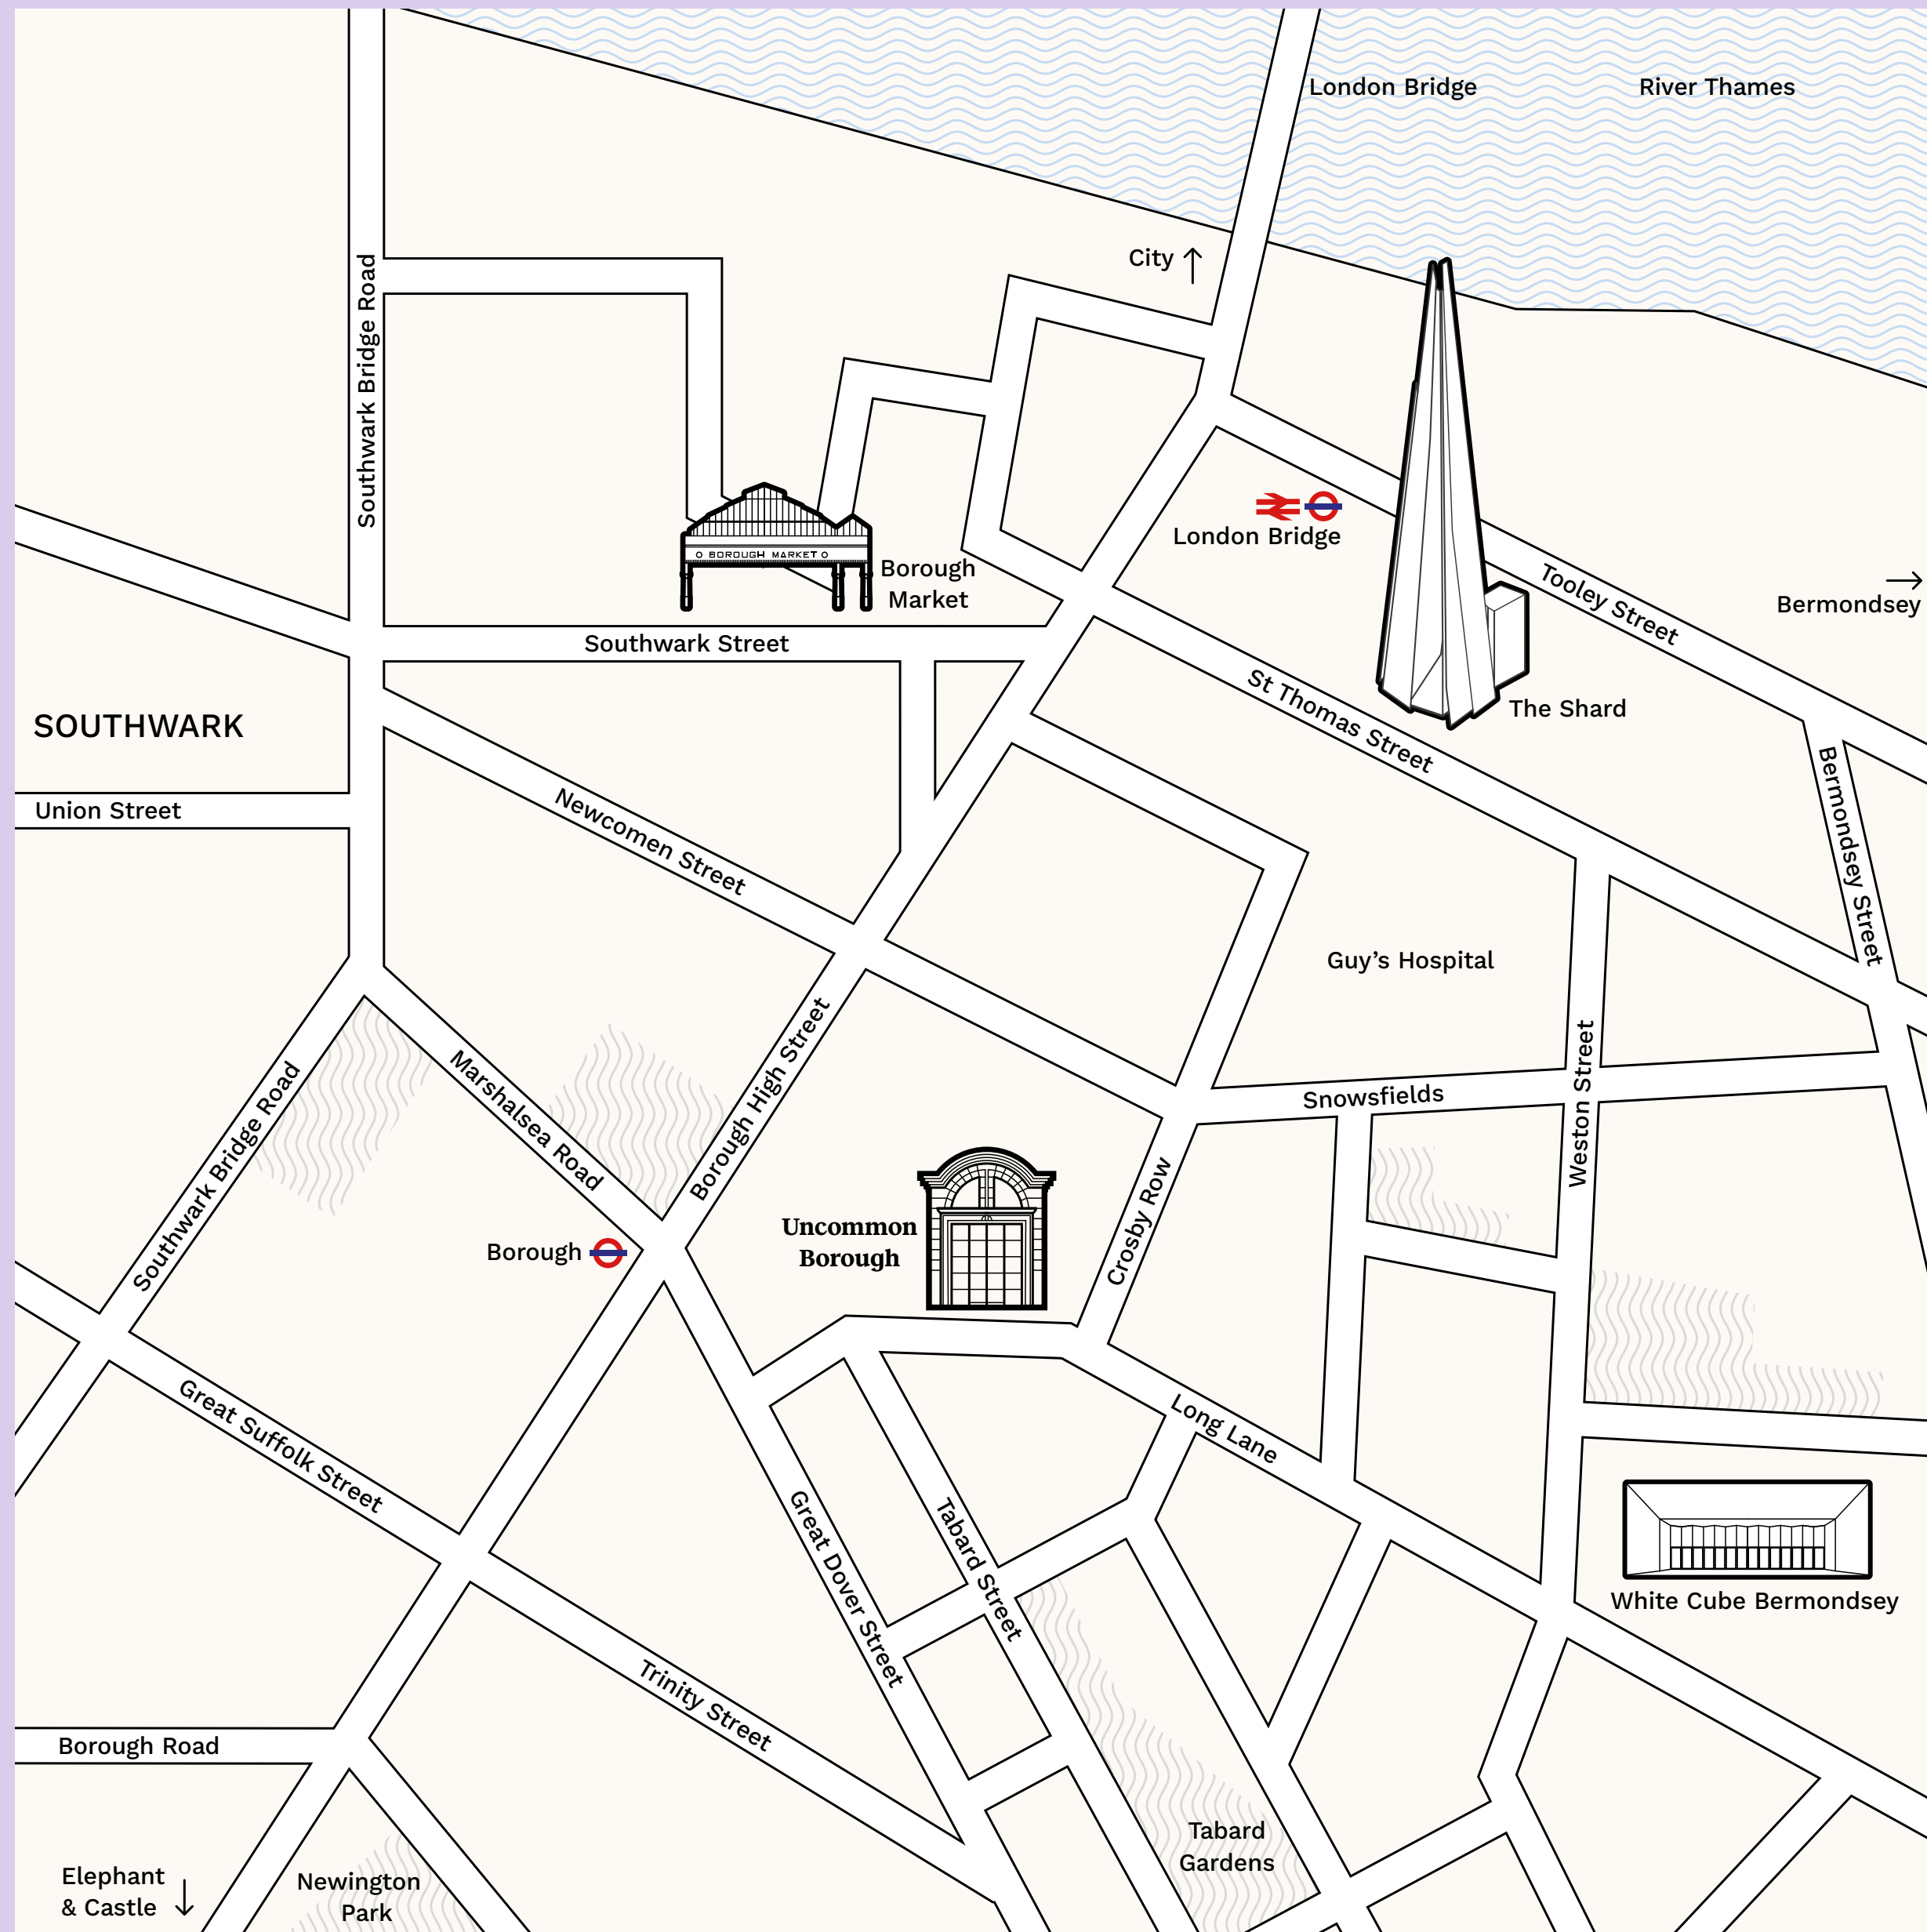

Borough
Event Spaces

UNCOMMON

Minutes from the delights of Borough Market and the hustle and bustle of London Bridge.

Uncommon Borough offers a large rooftop terrace with stunning views of the London skyline and a bright café lounge making this Uncommon space super flexible.

1 Long Lane, London, SE1 4PG

🚶 Borough
3 min

🚶 London Bridge
11 min

Cafe Lounge

Event spaces hire

Uncommon Borough

100

Reception style